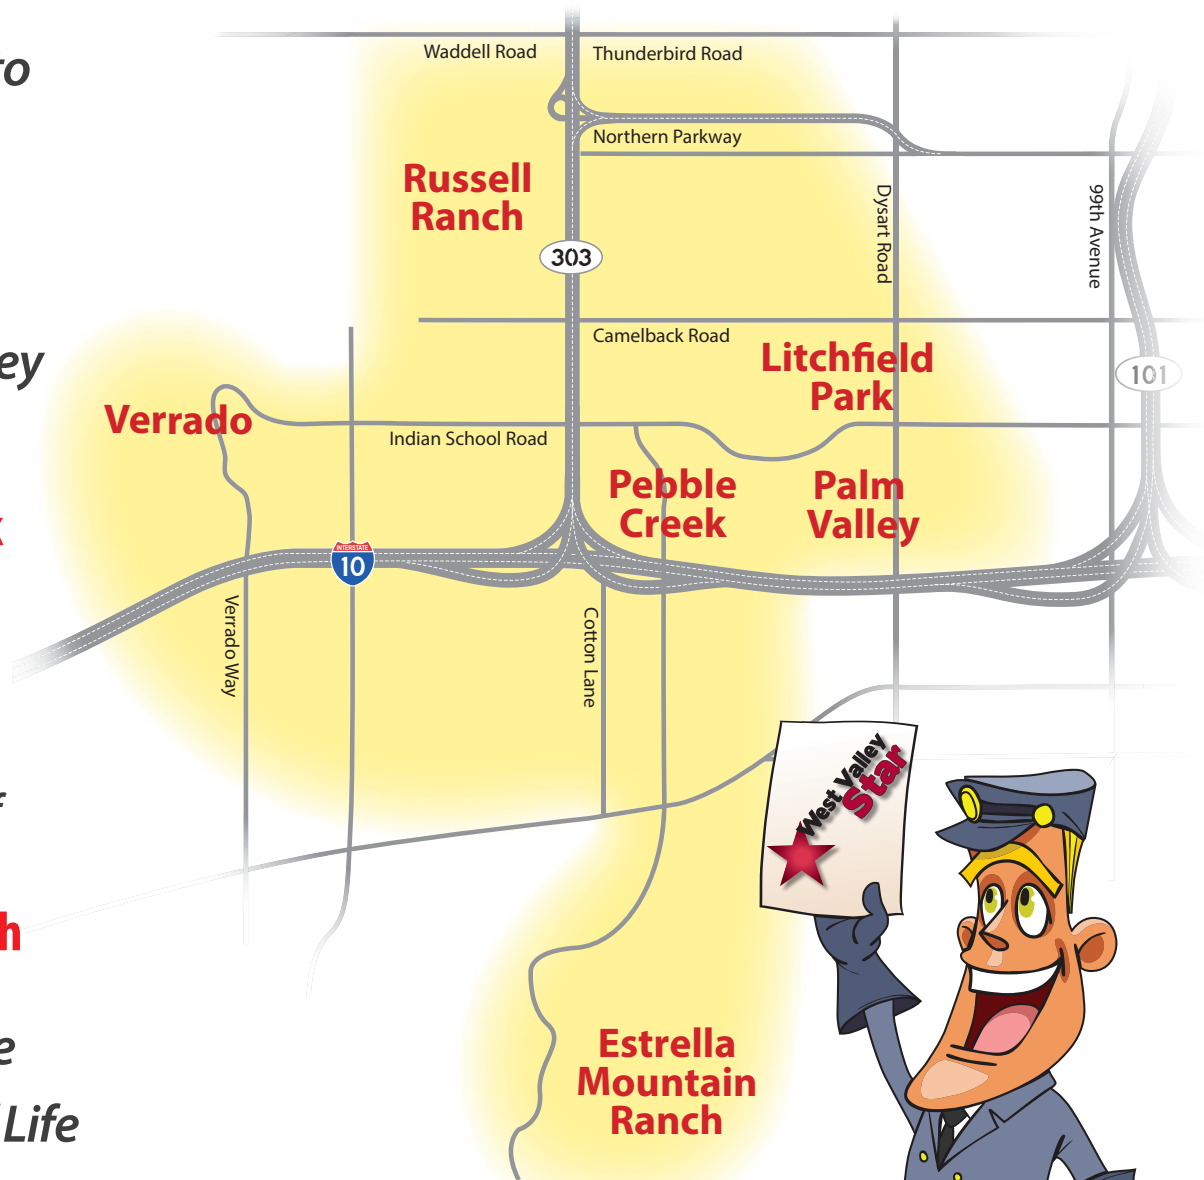

West Valley Star

The publication that's **FUN** to read!

Reach Over 20,000 Affluent Households Each Month!

Direct Mailed to
Over 20,000
Affluent
Households
in the
Southwest Valley

Pebble Creek
Litchfield Park
Palm Valley
Russell Ranch
Verrado
and portions of
Estrella Mountain Ranch

- ★ Cost Effective
- ★ Longer Shelf Life
- ★ Loyal Readership
- ★ Free Expert Ad Design